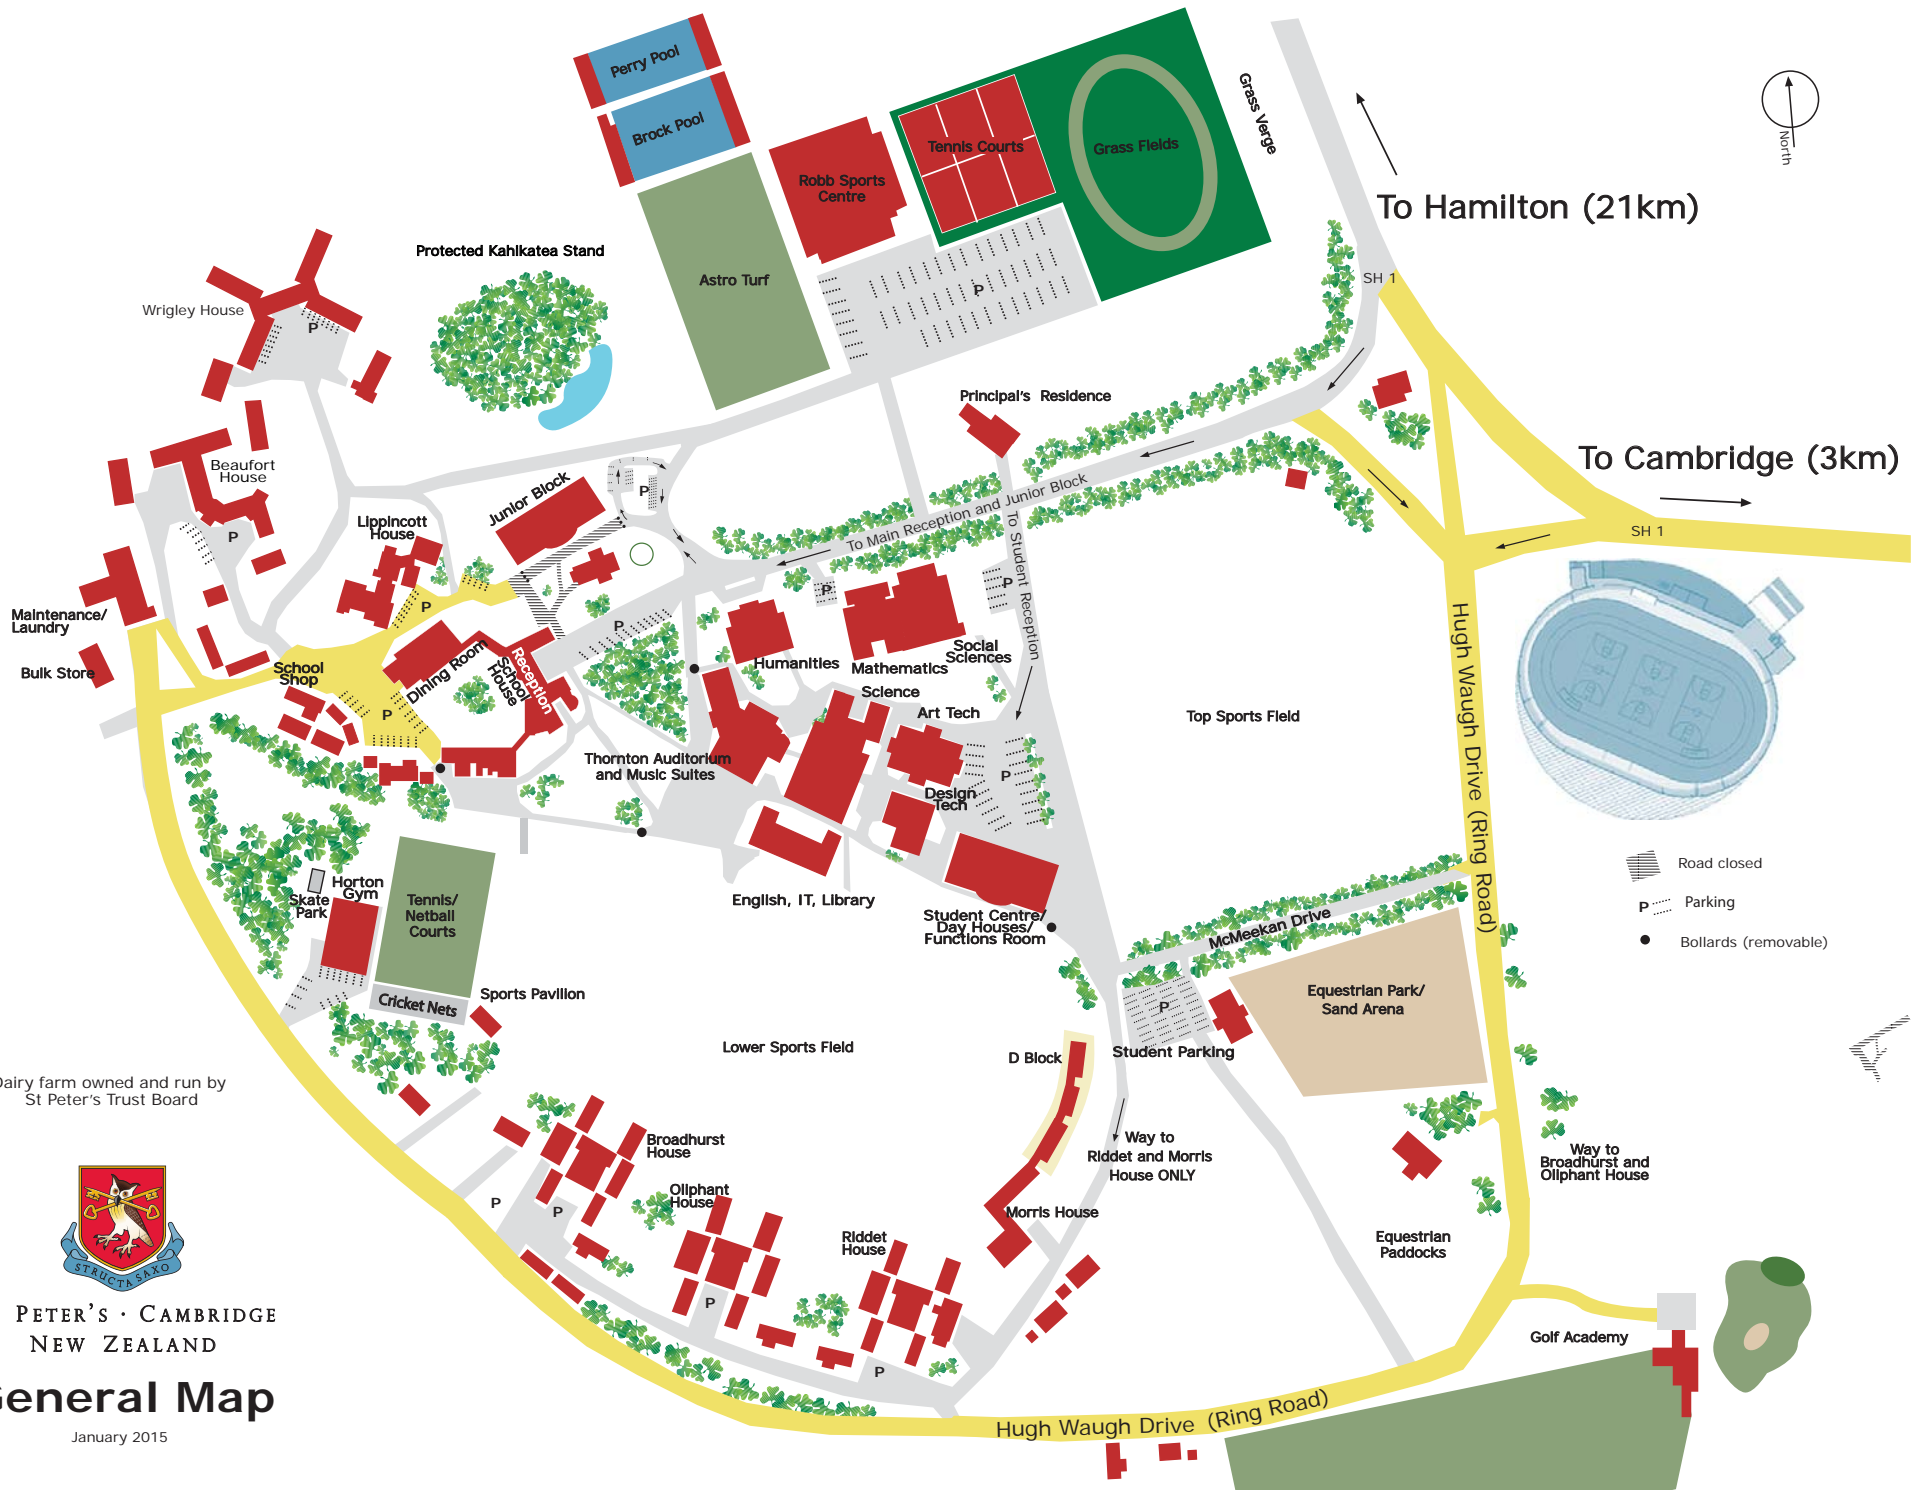

To Hamilton (21km)

To Cambridge (3km)

-  Road closed
-  Parking
-  Bollards (removable)

ST PETER'S · CAMBRIDGE  
NEW ZEALAND

# General Map

January 2015